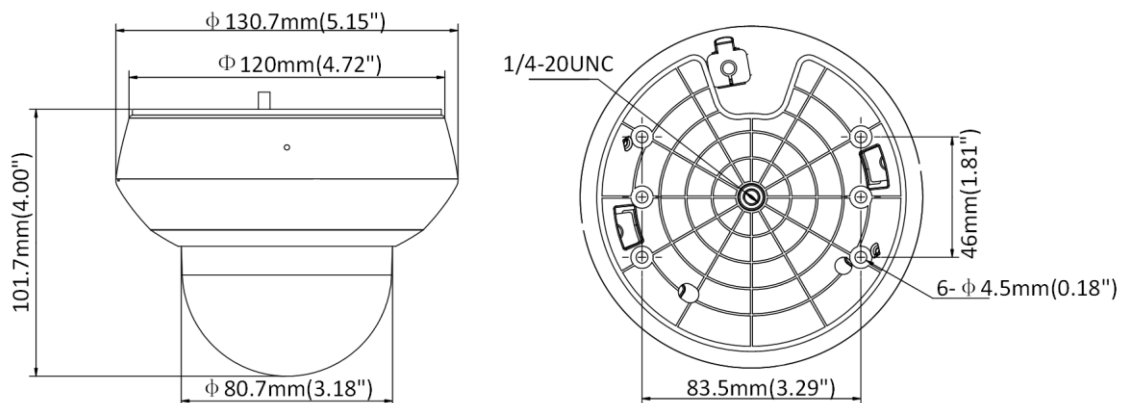

General

Language (Web Browser Access)	32 languages. English, Russian, Estonian, Bulgarian, Hungarian, Greek, German, Italian, Czech, Slovak, French, Polish, Dutch, Portuguese, Spanish, Romanian, Danish, Swedish, Norwegian, Finnish, Croatian, Slovenian, Serbian, Turkish, Korean, Traditional Chinese, Thai, Vietnamese, Japanese, Latvian, Lithuanian, Portuguese (Brazil)
Power	12 VDC, 1.0 A (Max. 9.9 W, including max. 4.2 W for IR) PoE (802.3af), 36 to 57 VDC, 0.35 A, Class3 (Max. 11.2 W, including max. 4.2 W for IR)
Working Environment	Temperature: -20°C to 60°C (-4°F to 140°F), humidity: ≤ 90%
Protection Level	IP66 standard, IK 10, surge protection, ±2kV Line to Gnd, ±1kV Line to Line, IEC61000-4-5
Material	Aluminum alloy, PC, PC+ABS
Dimension	Φ 130.7 mm × 101.7 mm (Φ 5.15" × 4.00")
Weight	Approx. 0.53 kg (1.17 lb.)

DORI

The DORI (detect, observe, recognize, identify) distance gives the general idea of the camera ability to distinguish persons or objects within its field of view. It is calculated based on the camera sensor specification and the criteria given by EN 62676-4: 2015.

DORI	Detect	Observe	Recognize	Identify
Definition	25 px/m	63 px/m	125 px/m	250 px/m
Distance (Tele)	130.9 m (429.5 ft)	51.9 m (170.4 ft)	26.2 m (85.9 ft)	13.1 m (42.9 ft)

Available Model

DS-2DE2A204IW-DE3(2.8-12 mm) (C), 12 VDC & PoE

Dimensions