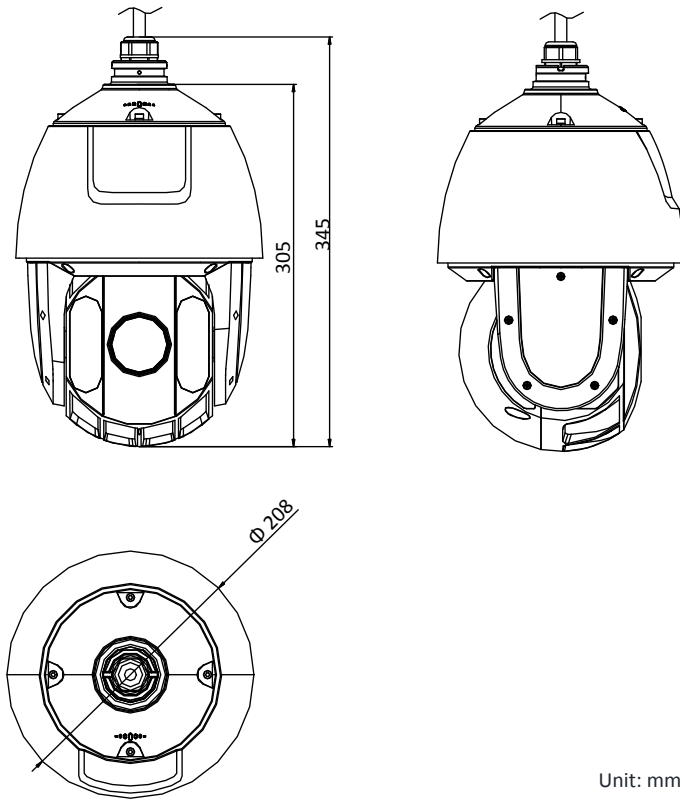

Available Model

DS-2DE5425IW-AE, 24 VAC & Hi-PoE

Dimensions

Unit: mm