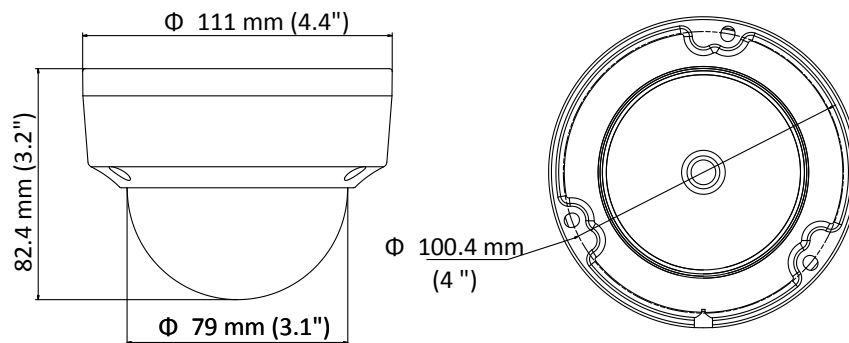

Dimension

Accessories

Distributed by

HIKVISION

Headquarters

No.555 Qianmo Road, Binjiang District,
Hangzhou 310051, China
T +86-571-8807-5998
overseasbusiness@hikvision.com

Hikvision USA
T +1-909-895-0400
sales.usa@hikvision.com

Hikvision Europe
T +31-23-55-42-770
info.eu@hikvision.com

Hikvision Middle East
T +971-4-8816086
salesme@hikvision.com

Hikvision Russia
T +7-495-669-67-99
saleru@hikvision.com

Hikvision India
T +91-22-28469900
sales@pramahikvision.com

Hikvision Italy
T +39-0438-6902
info.it@hikvision.com

Hikvision France
T +33(0)1-85-330-450
info.fr@hikvision.com

Hikvision Spain
T +34-91-737-16-55
info.es@hikvision.com

Hikvision Poland
T +48-22-460-01-50
poland@hikvision.com

Hikvision UK
T +01628-902140
support.uk@hikvision.com

Hikvision Singapore
T +65-6684-4718
sg@hikvision.com

Hikvision Oceania
T +61-2-8599-4233
salesau@hikvision.com

Hikvision Canada
T +1-909-895-0400
sales.usa@hikvision.com

Hikvision Korea
T +82-31-731-8841
sales.korea@hikvision.com

Hikvision Brazil
T +55 11 3318-0050
Latam.support@hikvision.com

Hikvision Africa
T +27 (10) 0351172
sale.africa@hikvision.com

Hikvision Hong Kong
T +852-2151-1761