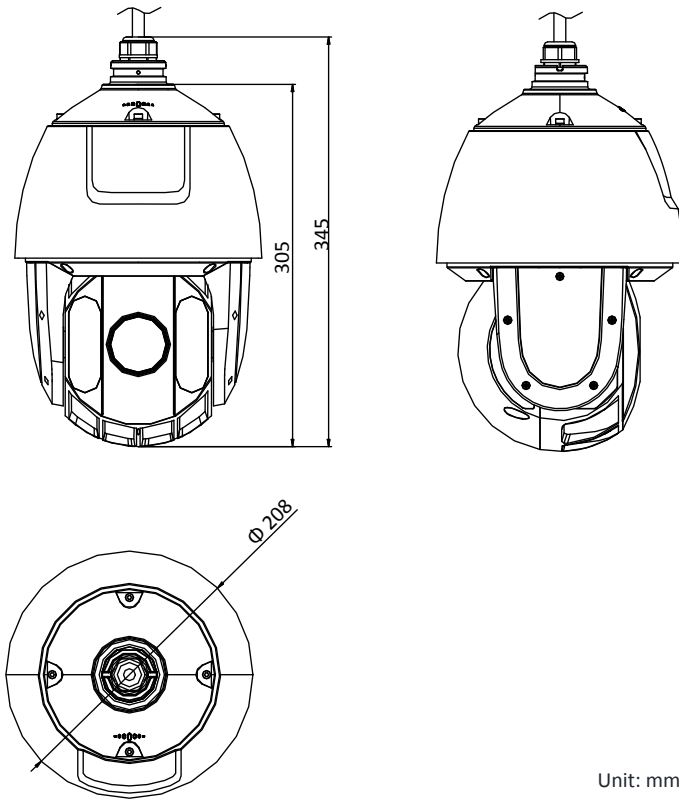

Available Model

DS-2DE5225IW-AE, 24 VAC & Hi-PoE

Dimensions

Unit: mm